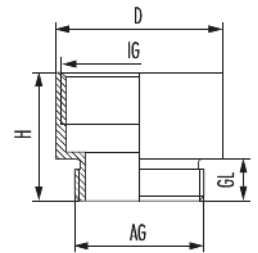

Extension E-Ms

Item number 1033091301

Technical data

Material	Nickel-plated brass
Tightening torque	6 Nm
Variant	PG
External thread (AG)	PG 9
Internal thread (IG)	PG 13,5
Thread length (GL)	6 mm
Height (H)	17.5 mm
D	22 mm