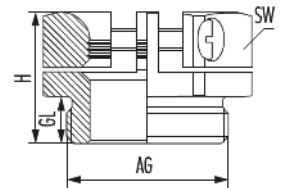

Pressure screw KLE

Item number 1143200050

Technical data

Material	Nickel-plated brass
Variant	Metric
External thread (AG)	M20 x 1,5
Cable diameter	10 - 14 mm
Thread length (GL)	6.5 mm
Height (H)	18 mm
Wrench size (SW)	24 mm

Pressure screw KLE

Item number 1143200050

Commercial data

Packaging Unit	50
EAN code	4033878406212
Weight	0.0356 kg
ETIM 7	EC000879
ETIM 8	EC000879
ETIM 9	EC000879
eCl@ss 10.1	27-14-44-20
Customs tariff number	74122000