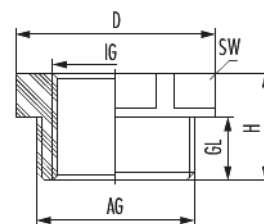

Reduction R-FS

Item number 1272322550

Technical data

Material	Polyamide
Temperature range	-40 °C to +80 °C
Tightening torque	6.5 Nm
Colour	grey
RAL	7035
Variant	Metric
External thread (AG)	M32 x 1,5
Internal thread (IG)	M25 x 1,5
Type	A
Thread length (GL)	12 mm
Height (H)	19 mm
D	40 mm
Wrench size (SW)	36 mm

Reduction R-FS

Item number 1272322550

Commercial data

Packaging Unit	50
EAN code	4033878415351
Weight	0.01 kg
ETIM 7	EC000938
ETIM 8	EC000938
ETIM 9	EC000938
eCl@ss 10.1	27-14-44-32
Customs tariff number	39269097