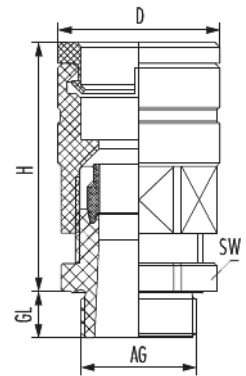

Polyamide fitting Duo-PA

Item number 1542402950

Technical data

Material	Polyamide
Seal	NBR
Protection class	IP 54 , IP 68 with additional O-ring:IP68 - 10bar/30min , IP 69 K
Temperature range	-40 °C to +100 °C
Colour	black
RAL	9005
Variant	Metric
External thread (AG)	M40
Cable diameter	22 - 31 mm
D	45 mm
Thread length (GL)	13 mm
Height (H)	69 mm
Wrench size (SW)	53 mm
Suitable for polyamide hose DN	29

Polyamide fitting Duo-PA

Item number 1542402950

Commercial data

Packaging Unit	10
EAN code	4033878453605
Weight	0.07771 kg
ETIM 7	EC001178
ETIM 8	EC001178
ETIM 9	EC001178
eCl@ss 10.1	27-43-03-12
Customs tariff number	39174000