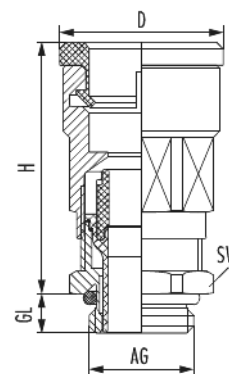

Polyamide fitting Duo-Ms

Item number 1547102370

Technical data

Material	Nickel-plated brass
Clamping insert	Polyamide
Seal	NBR
Protection class	IP 68 , IP68 - 10bar/30min , IP 69 K
Temperature range	-40°C to +100°C
Variant	NPT
External thread (AG)	NPT 1"
Cable diameter	18 - 24 mm
D	39 mm
Thread length (GL)	19 mm
Height (H)	50.5 mm
Wrench size (SW)	40 mm
Suitable for polyamide hose DN	23

Polyamide fitting Duo-Ms

Item number 1547102370

Commercial data

Packaging Unit	25
EAN code	4033878453445
Weight	0.22307 kg
ETIM 7	EC001178
ETIM 8	EC001178
ETIM 9	EC001178
eCl@ss 10.1	27-43-03-12
Customs tariff number	74198090