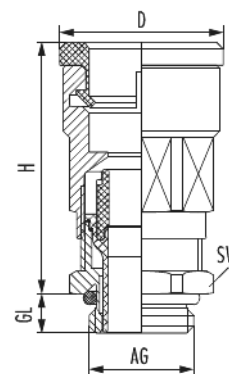

## Technical data

<b>Material</b>	Nickel-plated brass
<b>Clamping insert</b>	Polyamide
<b>Seal</b>	NBR
<b>Protection class</b>	IP 68 , IP68 - 10bar/30min , IP 69 K
<b>Temperature range</b>	-40°C to +100°C
<b>Variant</b>	NPT
<b>External thread (AG)</b>	NPT 1"
<b>Cable diameter</b>	13 - 20 mm
<b>D</b>	39 mm
<b>Thread length (GL)</b>	19 mm
<b>Height (H)</b>	50.5 mm
<b>Wrench size (SW)</b>	40 mm
<b>Suitable for polyamide hose DN</b>	23