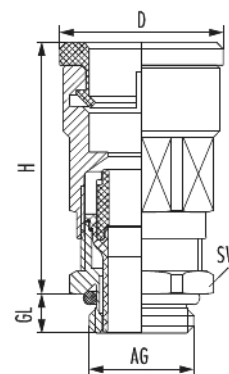

Polyamide fitting Duo-Ms

Item number 1547121471

Technical data

Material	Nickel-plated brass
Clamping insert	Polyamide
Seal	NBR
Protection class	IP 68 , IP68 - 10bar/30min , IP 69 K
Temperature range	-40°C to +100°C
Variant	NPT
External thread (AG)	NPT 1/2"
Cable diameter	7 - 12 mm
D	29 mm
Thread length (GL)	13 mm
Height (H)	40.5 mm
Wrench size (SW)	28 mm
Suitable for polyamide hose DN	14

Polyamide fitting Duo-Ms

Item number 1547121471

Commercial data

Packaging Unit	50
EAN code	4033878453476
Weight	0.09118 kg
ETIM 7	EC001178
ETIM 8	EC001178
ETIM 9	EC001178
eCl@ss 10.1	27-43-03-12
Customs tariff number	74198090