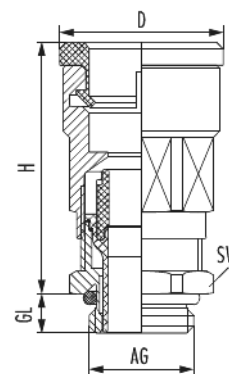

## Technical data

<b>Material</b>	Nickel-plated brass
<b>Clamping insert</b>	Polyamide
<b>Seal</b>	NBR
<b>Protection class</b>	IP 68 , IP68 - 10bar/30min , IP 69 K
<b>Temperature range</b>	-40°C to +100°C
<b>Variant</b>	Metric
<b>External thread (AG)</b>	M16
<b>Cable diameter</b>	5 - 10 mm
<b>D</b>	23 mm
<b>Thread length (GL)</b>	6 mm
<b>Height (H)</b>	36 mm
<b>Wrench size (SW)</b>	20 mm
<b>Suitable for polyamide hose DN</b>	10