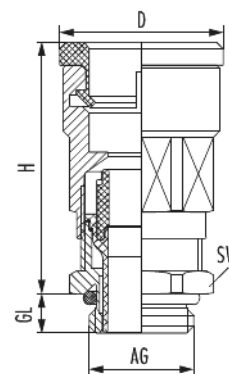

Polyamide fitting Duo-Ms

Item number 1547251750

Technical data

Material	Nickel-plated brass
Clamping insert	Polyamide
Seal	NBR
Protection class	IP 68 , IP68 - 10bar/30min , IP 69 K
Temperature range	-40°C to +100°C
Variant	Metric
External thread (AG)	M25
Cable diameter	13 - 18 mm
D	30 mm
Thread length (GL)	7 mm
Height (H)	44.5 mm
Wrench size (SW)	30 mm
Suitable for polyamide hose DN	17

Polyamide fitting Duo-Ms

Item number 1547251750

Commercial data

Packaging Unit	25
EAN code	4033878454046
Weight	0.10789 kg
ETIM 7	EC001178
ETIM 8	EC001178
ETIM 9	EC001178
eCl@ss 10.1	27-43-03-12
Customs tariff number	74198090