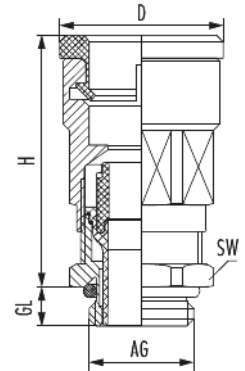

## Technical data

<b>Material</b>	Nickel-plated brass
<b>Clamping insert</b>	Polyamide
<b>Seal</b>	NBR
<b>Protection class</b>	IP 68 , IP68 - 10bar/30min , IP 69 K
<b>Temperature range</b>	-40°C to +100°C
<b>Variant</b>	NPT
<b>External thread (AG)</b>	NPT 3/4"
<b>Cable diameter</b>	9 - 16 mm
<b>D</b>	30 mm
<b>Thread length (GL)</b>	13 mm
<b>Height (H)</b>	44.5 mm
<b>Wrench size (SW)</b>	30 mm
<b>Suitable for polyamide hose DN</b>	17