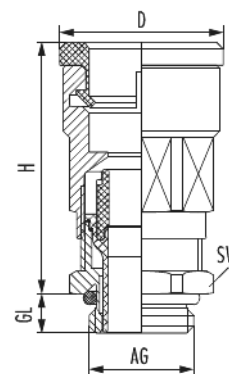

Polyamide fitting Duo-Ms

Item number 1548211701

Technical data

| | |
|---------------------------------------|--------------------------------------|
| Material | Nickel-plated brass |
| Clamping insert | Polyamide |
| Seal | NBR |
| Protection class | IP 68 , IP68 - 10bar/30min , IP 69 K |
| Temperature range | -40°C to +100°C |
| Variant | PG |
| External thread (AG) | PG 21 |
| Cable diameter | 13 - 16 mm |
| D | 30 mm |
| Thread length (GL) | 7 mm |
| Height (H) | 44.5 mm |
| Wrench size (SW) | 30 mm |
| Suitable for polyamide hose DN | 17 |

Polyamide fitting Duo-Ms

Item number 1548211701

Commercial data

| | |
|-----------------------|---------------|
| Packaging Unit | 25 |
| EAN code | 4033878453889 |
| Weight | 0.0864 kg |
| ETIM 7 | EC001178 |
| ETIM 8 | EC001178 |
| ETIM 9 | EC001178 |
| eCl@ss 10.1 | 27-43-03-12 |
| Customs tariff number | 74198090 |