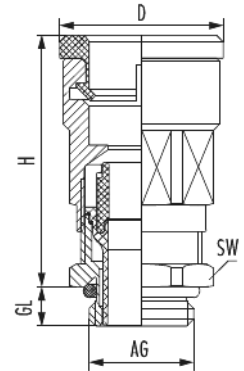

Polyamide fitting Duo-Ms

Item number 1548211715

Technical data

Material	Nickel-plated brass
Clamping insert	Polyamide
Seal	NBR
Protection class	IP 68 , IP68 - 10bar/30min , IP 69 K
Temperature range	-40°C to +100°C
Variant	PG
External thread (AG)	PG 21
Cable diameter	9 - 16 mm
D	30 mm
Thread length (GL)	7 mm
Height (H)	44.5 mm
Wrench size (SW)	30 mm
Suitable for polyamide hose DN	17

Polyamide fitting Duo-Ms

Item number 1548211715

Commercial data

Packaging Unit	25
EAN code	4033878453896
Weight	0.10918 kg
ETIM 7	EC001178
ETIM 8	EC001178
ETIM 9	EC001178
eCl@ss 10.1	27-43-03-12
Customs tariff number	74198090