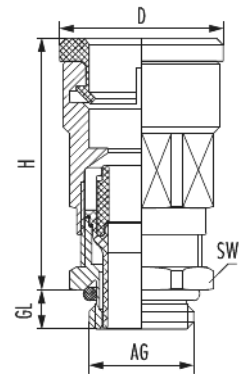

## Technical data

Material	Nickel-plated brass
Clamping insert	Polyamide
Seal	NBR
Protection class	IP 68 , IP68 - 10bar/30min , IP 69 K
Temperature range	-40°C to +100°C
Variant	PG
External thread (AG)	PG 29
Cable diameter	18 - 24 mm
D	39 mm
Thread length (GL)	8 mm
Height (H)	50.5 mm
Wrench size (SW)	40 mm
Suitable for polyamide hose DN	23