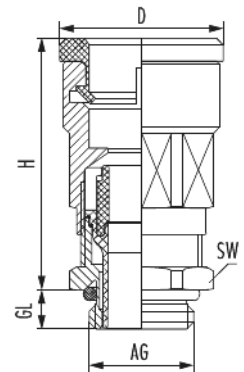

## Technical data

Material	Nickel-plated brass
Clamping insert	Polyamide
Seal	NBR
Protection class	IP 68 , IP68 - 10bar/30min , IP 69 K
Temperature range	-40°C to +100°C
Variant	PG
External thread (AG)	PG 36
Cable diameter	22 - 28 mm
D	45 mm
Thread length (GL)	8 mm
Height (H)	56.5 mm
Wrench size (SW)	50 mm
Suitable for polyamide hose DN	29