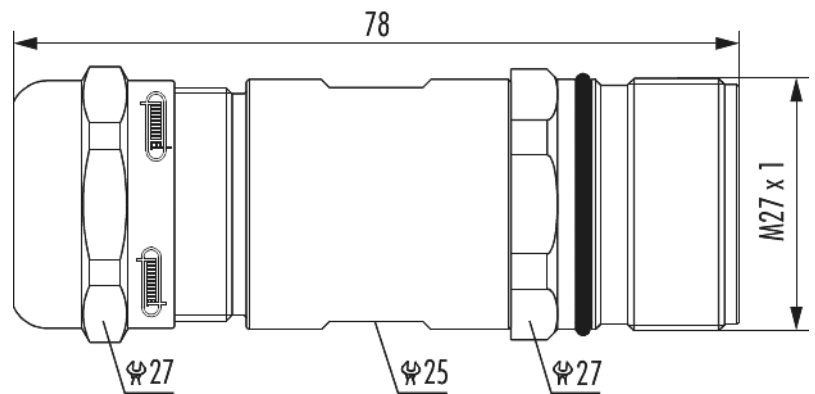

Housing coupler connector M27

Item number 721060000

Technical data

Housing type	Coupler
Material housing	Copper-Zinc alloy
Material housing surface	Nickel
Version	Screw
External thread plug-in side	M27 x 1
Locking type	Screw
Shield	unshielded
Seal type	O-Ring
Material seals/o-rings	NBR
Allen key/Torx	-
Wrench size (SW1/SW2/SW3)	27/25/27 mm
Cable diameter	11 - 17 mm
Length (L)	78 mm
Temperature range	-40°C to +125°C
Protection class	IP 67

Housing coupler connector M27

Item number 721060000

Commercial data

Packaging Unit	25
EAN code	4033878503119
Weight	0.07753 kg
ETIM 7	EC003556
ETIM 8	EC003556
ETIM 9	EC003556
eCl@ss 10.1	27440224
Customs tariff number	85366990