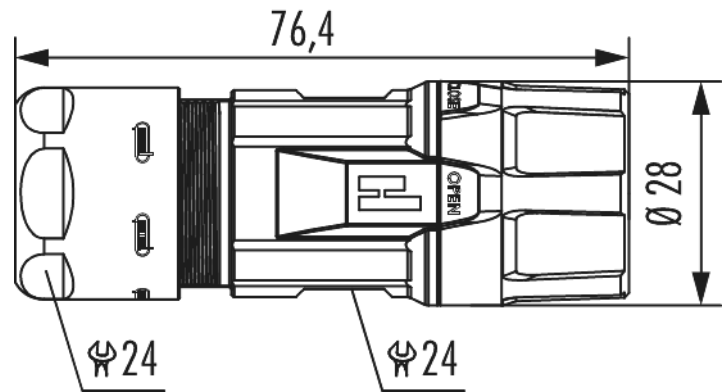

### Technical data

Housing type	Cable
Material housing	brass , Zinc Die Cast
Material housing surface	Nickel
Version	TWILOCK
Internal thread plug-in side	M23 x 1
TWILOCK/TWILOCK-S-Ø plug-in side	28 mm
Locking type	Screw
Shield	shielded
Seal type	O-Ring
Material seals/o-rings	NBR
Wrench size (SW1/SW2)	24/24 mm
Cable diameter	7 - 12 mm
Temperature range	-40 °C to +125 °C
Protection class	IP 67 , IP 69 K