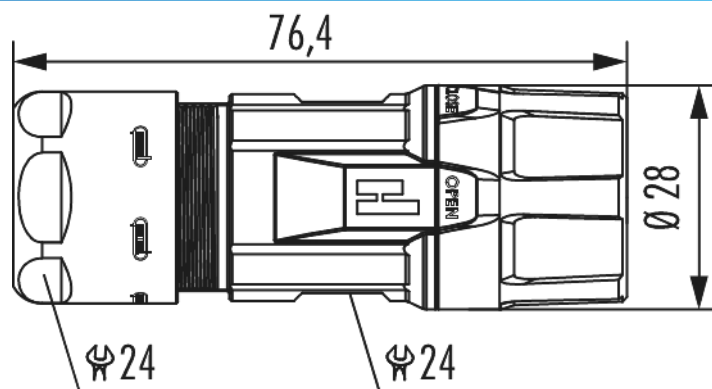

Housing TWILOCK-S cable connector M23

Power

Item number 755650000S

Technical data

Housing type	Cable
Material housing	brass , Zinc Die Cast
Material housing surface	Nickel
Version	TWILOCK-S
Internal thread plug-in side	M23 x 1
TWILOCK/TWILOCK-S-Ø plug-in side	28 mm
Locking type	Screw
Shield	shielded
Seal type	O-Ring
Material seals/o-rings	NBR
Wrench size (SW1/SW2)	24/24 mm
Cable diameter	7 - 12 mm
Temperature range	-40 °C to +125 °C
Protection class	IP 67 , IP 69 K

Housing TWILOCK-S cable connector M23 Power

Item number 755650000S

suitable contact inserts

7084909101 , 7084909102 , 7084910101 , 7084910102 ,
7084943121 , 7084943122 , 7084951121 , 7084951122 ,
7084953101 , 7084953102

Housing TWILOCK-S cable connector M23 Power

Item number 755650000S

Commercial data

Packaging Unit	25
EAN code	4033878503867
Weight	0.099 kg
ETIM 7	EC003556
ETIM 8	EC003556
ETIM 9	EC003556
eCl@ss 10.1	27440224
Customs tariff number	85366990