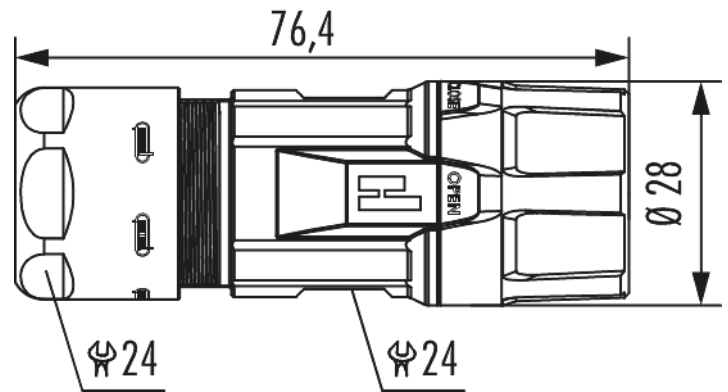

Housing TWILOCK cable connector M23

Power

Item number 7556600000

Technical data

Housing type	Cable
Material housing	brass , Zinc Die Cast
Material housing surface	Nickel
Version	TWILOCK
Internal thread plug-in side	M23 x 1
TWILOCK/TWILOCK-S-Ø plug-in side	28 mm
Locking type	Screw
Shield	shielded
Seal type	O-Ring
Material seals/o-rings	NBR
Wrench size (SW1/SW2)	24/24 mm
Cable diameter	11 - 17 mm
Temperature range	-40 °C to +125 °C
Protection class	IP 67 , IP 69 K

Housing TWILOCK cable connector M23 Power

Item number 7556600000

suitable contact inserts

7084909101 , 7084909102 , 7084910101 , 7084910102 ,
7084943121 , 7084943122 , 7084944101 , 7084944102 ,
7084951121 , 7084951122 , 7084953101 , 7084953102

Housing TWILOCK cable connector M23

Power

Item number 7556600000

Commercial data

Packaging Unit	25
EAN code	4033878503874
Weight	0.0906 kg
ETIM 7	EC003556
ETIM 8	EC003556
ETIM 9	EC003556
eCl@ss 10.1	27440224
Customs tariff number	85366990