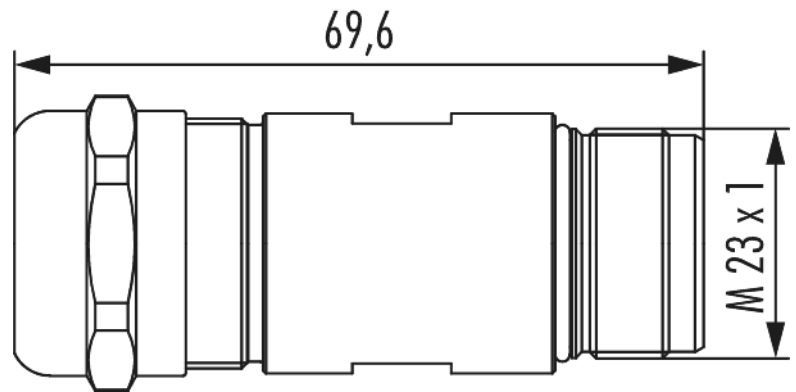

Housing INOX coupler connector M23 Power

Item number 756450000

Technical data

Housing type	Coupler
Material housing	Stainless steel 1.4404 (AISI 316)
Material housing surface	-
Insert	Pin
Version	Screw
External thread plug-in side	-
Internal thread plug-in side	-
Locking type	Screw
Shield	shielded
Seal type	O-Ring
Material seals/o-rings	FKM (FPM)
Cable diameter	7 - 12 mm
Temperature range	-40 °C to +125 °C
Protection class	IP 67 , IP 69 K

Housing INOX coupler connector M23 Power

Item number 756450000

Commercial data

Packaging Unit	5
EAN code	4033878503935
Weight	0.04567 kg
ETIM 7	EC003556
ETIM 8	EC003556
ETIM 9	EC003556
eCl@ss 10.1	27440224
Customs tariff number	85366990