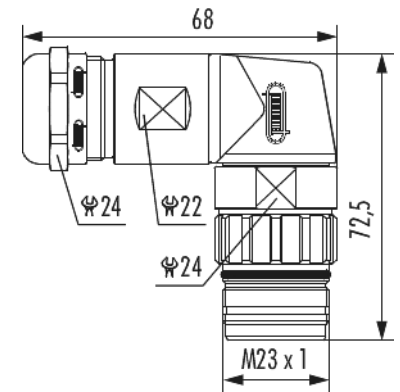

# Housing right angle coupler connector M23

### Technical data

Housing type	Right angled
Material housing	brass , Zinc Die Cast
Material housing surface	Nickel
External thread plug-in side	M23 x 1
Locking type	Screw connection
Shield	shielded
Material seals/o-rings	NBR
Cable diameter	7 - 12 mm
Temperature range	-40°C to +125°C
Protection class	IP 67 , IP 69 K
suitable contact inserts	7084909101 , 7084909102 , 7084910101 , 7084910102 , 7084943121 , 7084943122 , 7084944101 , 7084944102 , 7084951121 , 7084951122 , 7084953101 , 7084953102

# Housing right angle coupler connector M23 Power

Item number 7580500000

## Commercial data

Packaging Unit	25
EAN code	4033878504017
Weight	0.14692 kg
ETIM 7	EC003556
ETIM 8	EC003556
eCl@ss 10.1	27440224
Customs tariff number	85366990

Note: