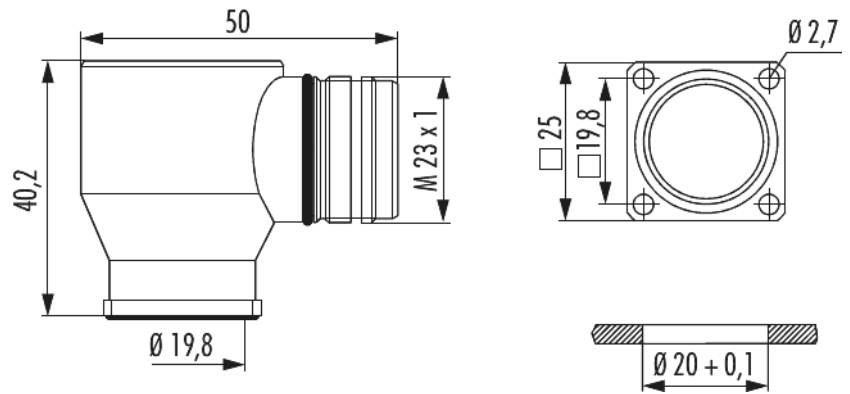

Housing INOX panel connector M16 angled rotatable

Item number 7630400000

Technical data

Material housing	Stainless steel 1.4404 (AISI 316)
Material housing surface	-
Insert	
Version	right angled
External thread plug-in side	-
Internal thread plug-in side	-
Locking type	Screw
Shield	unshielded
Material seals/o-rings	FKM (FPM)
Flange	25 x 25 mm
Hole distance	19.8 mm
Hole diameter	4 x Ø 2,7 mm
Temperature range	-40 °C to +125 °C
Protection class	IP 67

Housing INOX panel connector M16 angled rotatable

Item number 7630400000

Commercial data

Packaging Unit	5
EAN code	4033878504109
Weight	0.01908 kg
ETIM 7	EC003556
ETIM 8	EC003556
ETIM 9	EC003556
eCl@ss 10.1	27440224
Customs tariff number	85366990