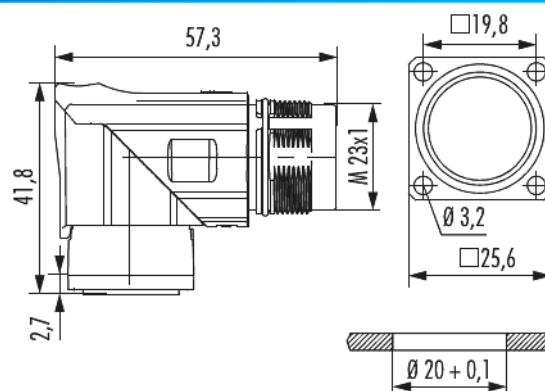

Housing TWILOCK panel connector M23

Power angled rotatable

Item number 763900000

Technical data

Housing type	Panel angled
Material housing	Zinc Die Cast
Material housing surface	blue passivated
Version	right angled , TWILOCK
External thread plug-in side	M23 x 1
Locking type	Screw
Shield	unshielded
Seal type	O-Ring
Material seals/o-rings	FKM (FPM)
Rotatable	330 °
Panel hole	Ø 20 + 0,1 mm
Flange	25,6 x 25,6 mm
Hole distance	19.8 mm
Hole diameter	4 x Ø 3,2 mm
Temperature range	-40 °C to +125 °C
Protection class	IP 67 , IP 69 K

Housing TWILOCK panel connector M23

Power angled rotatable

Item number 7639000000

suitable contact inserts

7084951121 , 7084909101 , 7084910101 , 7084943121 , 7084944101 , 7084951121 , 7084953101

Housing TWILOCK panel connector M23

Power angled rotatable

Item number 7639000000

Commercial data

Packaging Unit	20
EAN code	4033878002124
Weight	0.10194 kg
ETIM 7	EC003556
ETIM 8	EC003556
ETIM 9	EC003556
eCl@ss 10.1	27440224
Customs tariff number	85366990