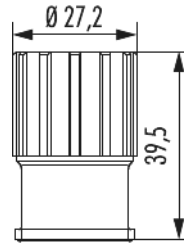

Housing panel connector M23 Power knurled nut

Item number 764500000

Technical data

Material housing	Copper-Zinc alloy
Material housing surface	Nickel
Installation type	Front wall
Internal thread plug-in side	M23 x 1
Locking type	Screw
Shield	unshielded
Material seals/o-rings	NBR
Panel hole	Ø 20 + 0,1 mm
Flange	25 x 25 mm
Hole distance	19.8 mm
Hole diameter	4 x Ø 2,7 mm
Protection class	IP 67 , IP 69 K
Temperature range	-40 °C to +125 °C
suitable contact inserts	7084909101 , 7084909102 , 7084910101 , 7084910102 , 7084943121 , 7084943122 , 7084944101 , 7084944102 , 7084951121 , 7084951122 , 7084953101 , 7084953102

Housing panel connector M23 Power knurled nut

Item number 764500000

Commercial data

Packaging Unit	25
EAN code	4033878504178
Weight	0.04395 kg
ETIM 7	EC003556
ETIM 8	EC003556
ETIM 9	EC003556
eCl@ss 10.1	27440224
Customs tariff number	85366990