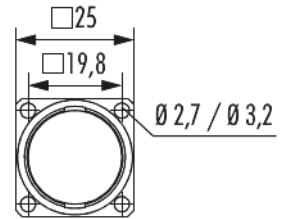

Housing panel connector M23 Power knurled nut

Item number 764500000

Technical data

Material housing	Copper-Zinc alloy
Material housing surface	Nickel
Installation type	Front wall
Internal thread plug-in side	M23 x 1
Locking type	Screw
Shield	unshielded
Material seals/o-rings	NBR
Panel hole	Ø 20 + 0,1 mm
Flange	25 x 25 mm
Hole distance	19.8 mm
Hole diameter	4 x Ø 2,7 mm
Protection class	IP 67 , IP 69 K
Temperature range	-40 °C to +125 °C
suitable contact inserts	7084909101 , 7084909102 , 7084910101 , 7084910102 , 7084943121 , 7084943122 , 7084944101 , 7084944102 , 7084951121 , 7084951122 , 7084953101 , 7084953102

Housing panel connector M23 Power knurled nut

Item number 764500000

Commercial data

Packaging Unit	25
EAN code	4033878504178
Weight	0.04395 kg
ETIM 7	EC003556
ETIM 8	EC003556
ETIM 9	EC003556
eCl@ss 10.1	27440224
Customs tariff number	85366990