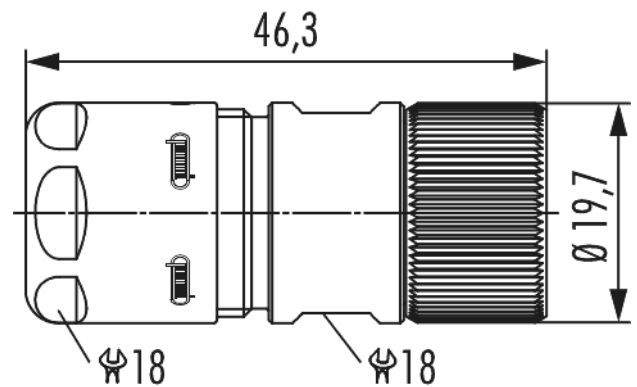

# Housing INOX cable connector M16

Item number 781440000

## Technical data

Housing type	Cable
Material housing	Stainless steel 1.4404 (AISI 316)
Material housing surface	-
Insert	Socket
Version	Screw
External thread plug-in side	-
Internal thread plug-in side	M16 x 0,75
Knurled nut-Ø plug-in side	19.7 mm
Locking type	Screw
Shield	shielded
Seal type	O-Ring
Material seals/o-rings	FKM (FPM)
Wrench size (SW1/SW2)	18/18 mm
Cable diameter	5 - 9 mm
Temperature range	-40 °C to +125 °C
Protection class	IP 67 , IP 69 K

## Commercial data

Packaging Unit	5
EAN code	4033878504673
Weight	0.041 kg
ETIM 7	EC003556
ETIM 8	EC003556
ETIM 9	EC003556
eCl@ss 10.1	27440224
Customs tariff number	85366990

Note: