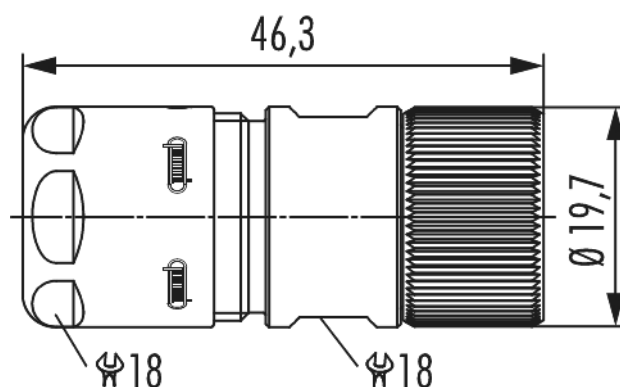

Housing INOX cable connector M16

Item number 781450000

Technical data

Housing type	Cable
Material housing	Stainless steel 1.4404 (AISI 316)
Material housing surface	-
Insert	Socket
Version	Screw
External thread plug-in side	-
Internal thread plug-in side	M16 x 0,75
Knurled nut-Ø plug-in side	19.7 mm
Locking type	Screw
Shield	shielded
Seal type	O-Ring
Material seals/o-rings	FKM (FPM)
Wrench size (SW1/SW2)	18/18 mm
Cable diameter	8 - 11 mm
Temperature range	-40 °C to +125 °C
Protection class	IP 67 , IP 69 K

Housing INOX cable connector M16

Item number 781450000

Commercial data

Packaging Unit	5
EAN code	4033878504680
Weight	0.041 kg
ETIM 7	EC003556
ETIM 8	EC003556
ETIM 9	EC003556
eCl@ss 10.1	27440224
Customs tariff number	85366990