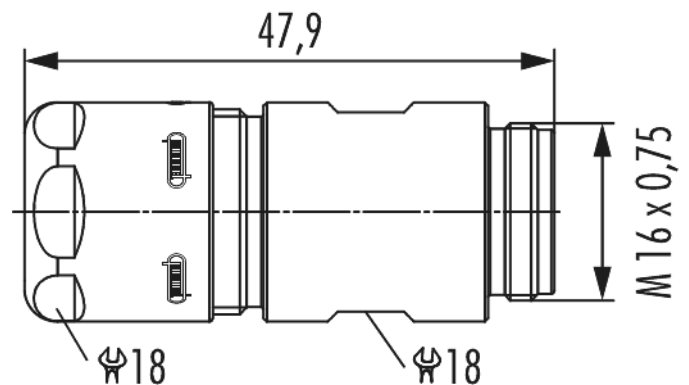

Housing INOX coupler connector M16

Item number 782450000

Technical data

| | |
|------------------------------|-----------------------------------|
| Housing type | Coupler |
| Material housing | Stainless steel 1.4404 (AISI 316) |
| Material housing surface | - |
| Insert | Pin |
| Version | Screw |
| External thread plug-in side | M16 x 0,75 |
| Internal thread plug-in side | - |
| Locking type | Screw |
| Shield | shielded |
| Seal type | O-Ring |
| Material seals/o-rings | FKM (FPM) |
| Wrench size (SW1/SW2) | 18/18 mm |
| Cable diameter | 8 - 11 mm |
| Temperature range | -40°C to +125°C |
| Protection class | IP 67 , IP 69 K |

Housing INOX coupler connector M16

Item number 782450000

Commercial data

| | |
|-----------------------|---------------|
| Packaging Unit | 5 |
| EAN code | 4033878504772 |
| Weight | 0.0445 kg |
| ETIM 7 | EC003556 |
| ETIM 8 | EC003556 |
| ETIM 9 | EC003556 |
| eCl@ss 10.1 | 27440224 |
| Customs tariff number | 85366990 |