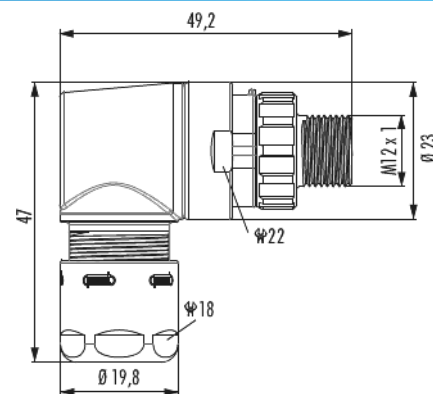

Housing right angle coupler connector M12

Power - S, T

Item number A712-7S31300000

Technical data

Material housing	brass , Zinc Die Cast
Material housing surface	Nickel
Coding	S , T
Version	Screw
External thread plug-in side	M12 x 1
Knurled screw-Ø plug-in side	19.7 mm
Locking type	Screw
Shield	shielded
Material seals/o-rings	HNBR , NBR
Wrench size (SW1/SW2)	17/18 mm
Cable diameter	3 - 6 mm
Temperature range	-40 °C to +125 °C
Protection class	IP 67 , IP 69 K
suitable contact inserts	A712-7S05931105 , A712-7T05904105

Housing right angle coupler connector M12

Power - S, T

Item number A712-7S31300000

Commercial data

Packaging Unit	5
EAN code	4033878011126
Weight	0.11653 kg
ETIM 7	EC003556
ETIM 8	EC003556
ETIM 9	EC003556
eCl@ss 10.1	27440224
Customs tariff number	85366990