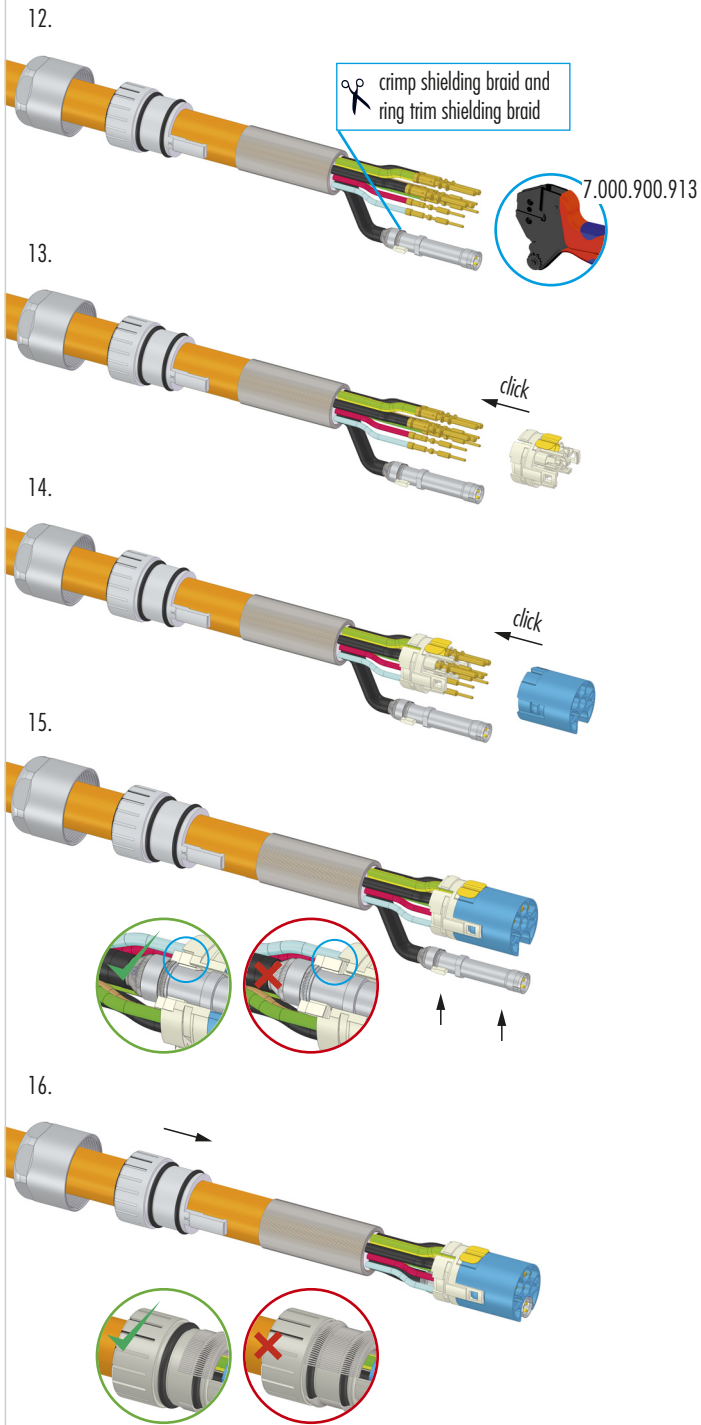

Type 1, 6+4+3+PE

7.084.946.101 / 7.084.946.102

Assembly Instructions

Type 1, 6+4+3+PE

7.084.946.101 / 7.084.946.102

Make sure, that the braided shield doesn't contact the rear O-ring