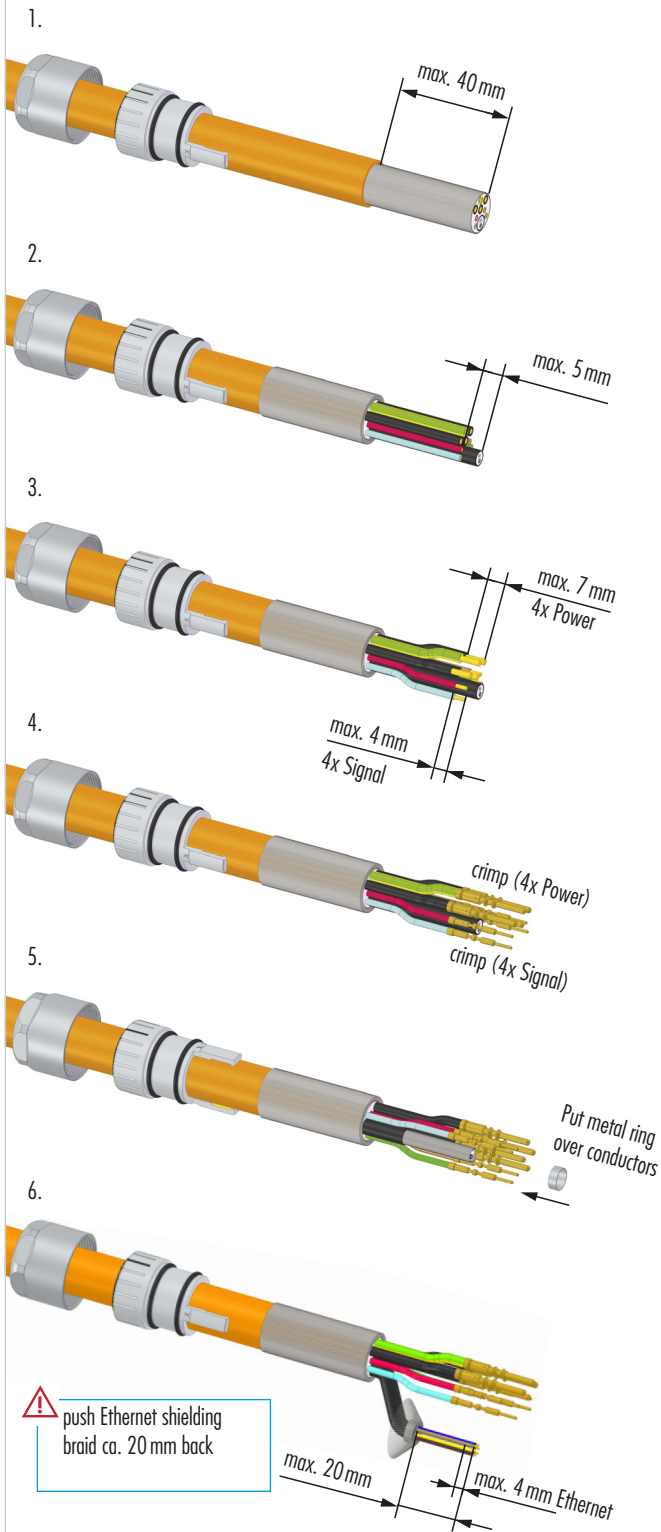

Type 1, 6+4+3+PE

7.084.946.101 / 7.084.946.102

Assembly Instructions

Type 1, 6+4+3+PE

7.084.946.101 / 7.084.946.102

Make sure, that the braided shield doesn't contact the rear O-ring