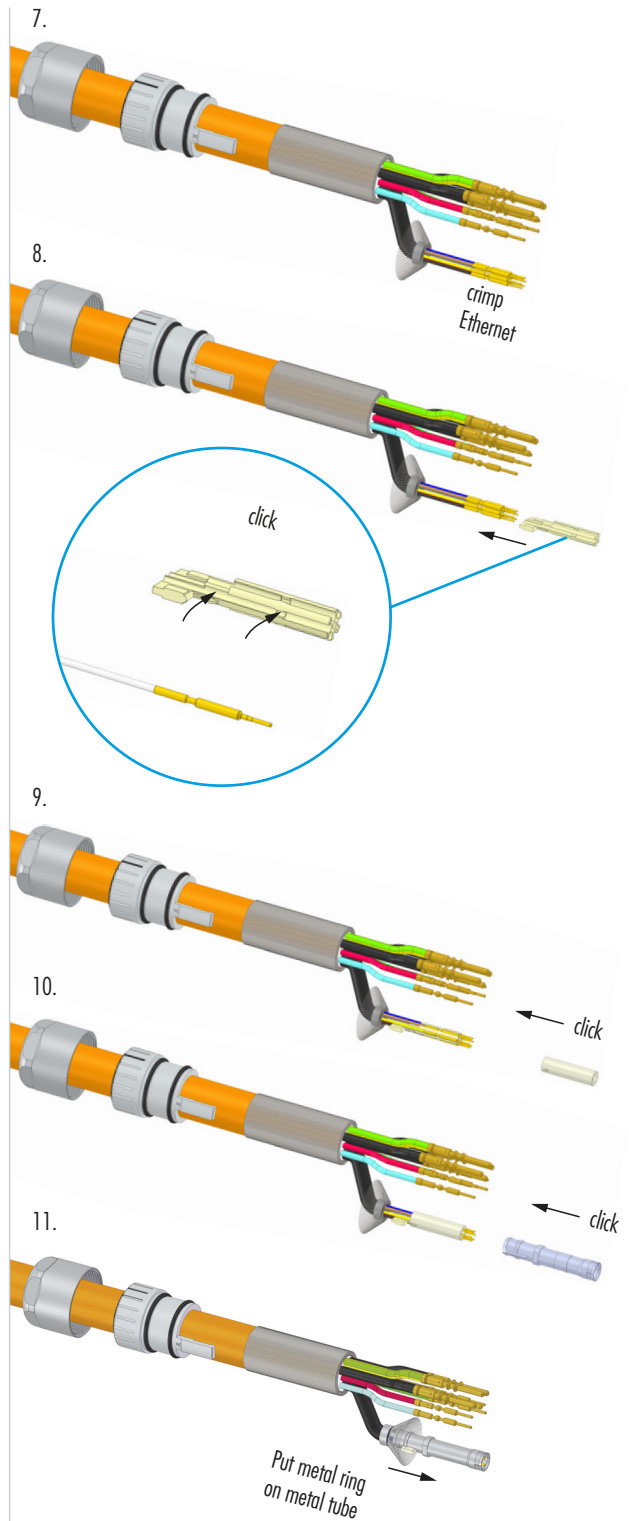

Type 1, 6+4+3+PE

7.084.946.101 / 7.084.946.102

Assembly Instructions

Type 1, 6+4+3+PE

7.084.946.101 / 7.084.946.102

Make sure, that the braided shield doesn't contact the rear O-ring