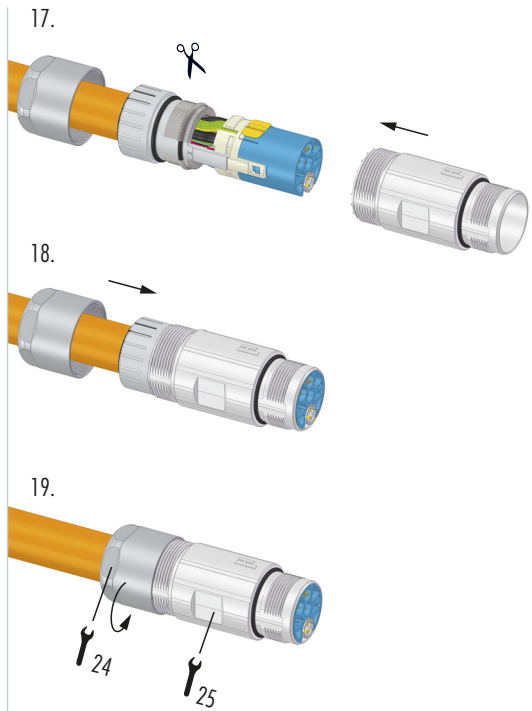

Type 1, 6+4+3+PE

7.084.946.101 / 7.084.946.102

Assembly Instructions

Type 1, 6+4+3+PE

7.084.946.101 / 7.084.946.102

Make sure, that the braided shield doesn't contact the rear O-ring